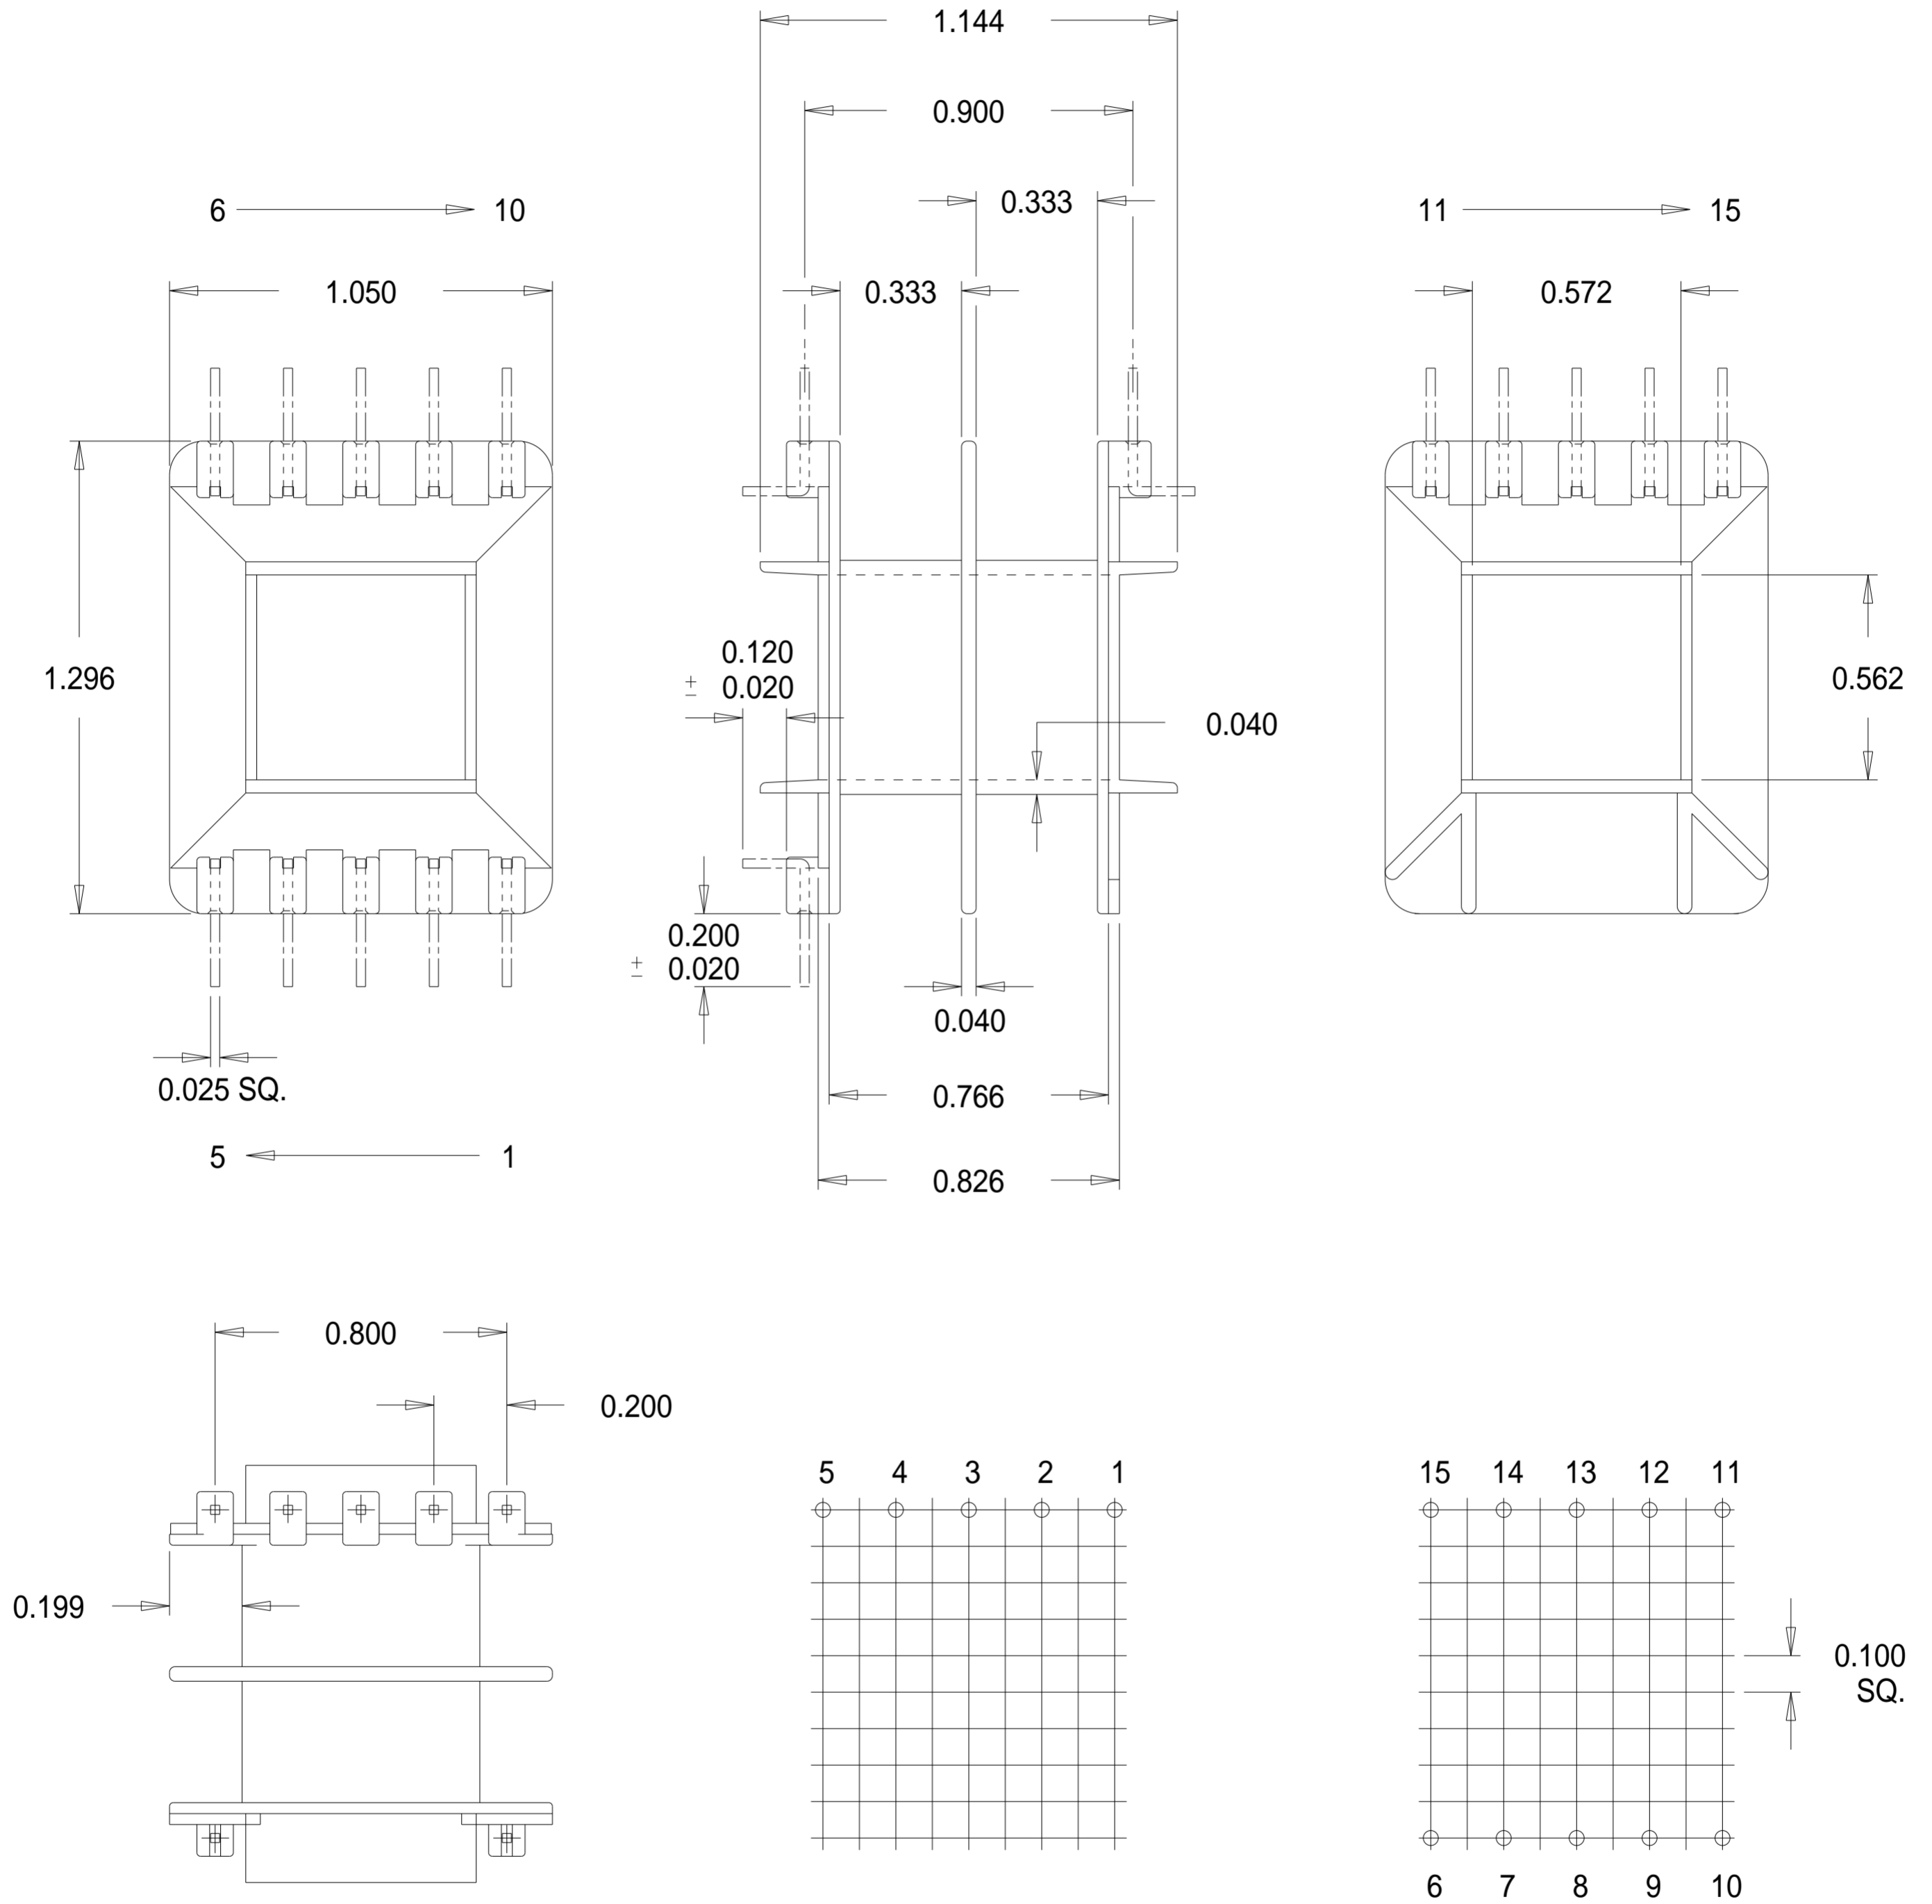

Part No. S00250

18 x 9/16" Double Section 'S' Range Bobbin

Dimensions in inches.